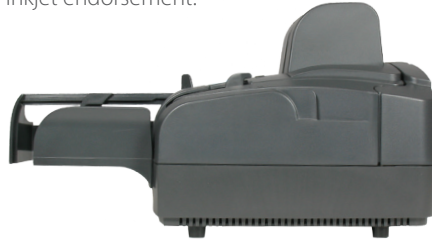

# LS150 Check Scanner

## THE PRODUCT

The LS150 is a beautifully crafted, compact scanner that is both functional and stylish. Designed with durability, ergonomics, and functionality in mind, this scanner will fit in any environment without being noticed. This real-world tested scanner, has the lowest total cost of ownership in the industry.

Enjoy instinctive ease of operations with single-hand usage, large capacity input and output pockets, a special track for ID cards, quick access to transport path, and fast consumables replacement.

## FEATURES

With its small footprint, the LS150 is the perfect machine for banking teller and back counter, commercial, retail, remittance and Remote Deposit Capture applications. Options include magnetic strip reading and inkjet endorsement.