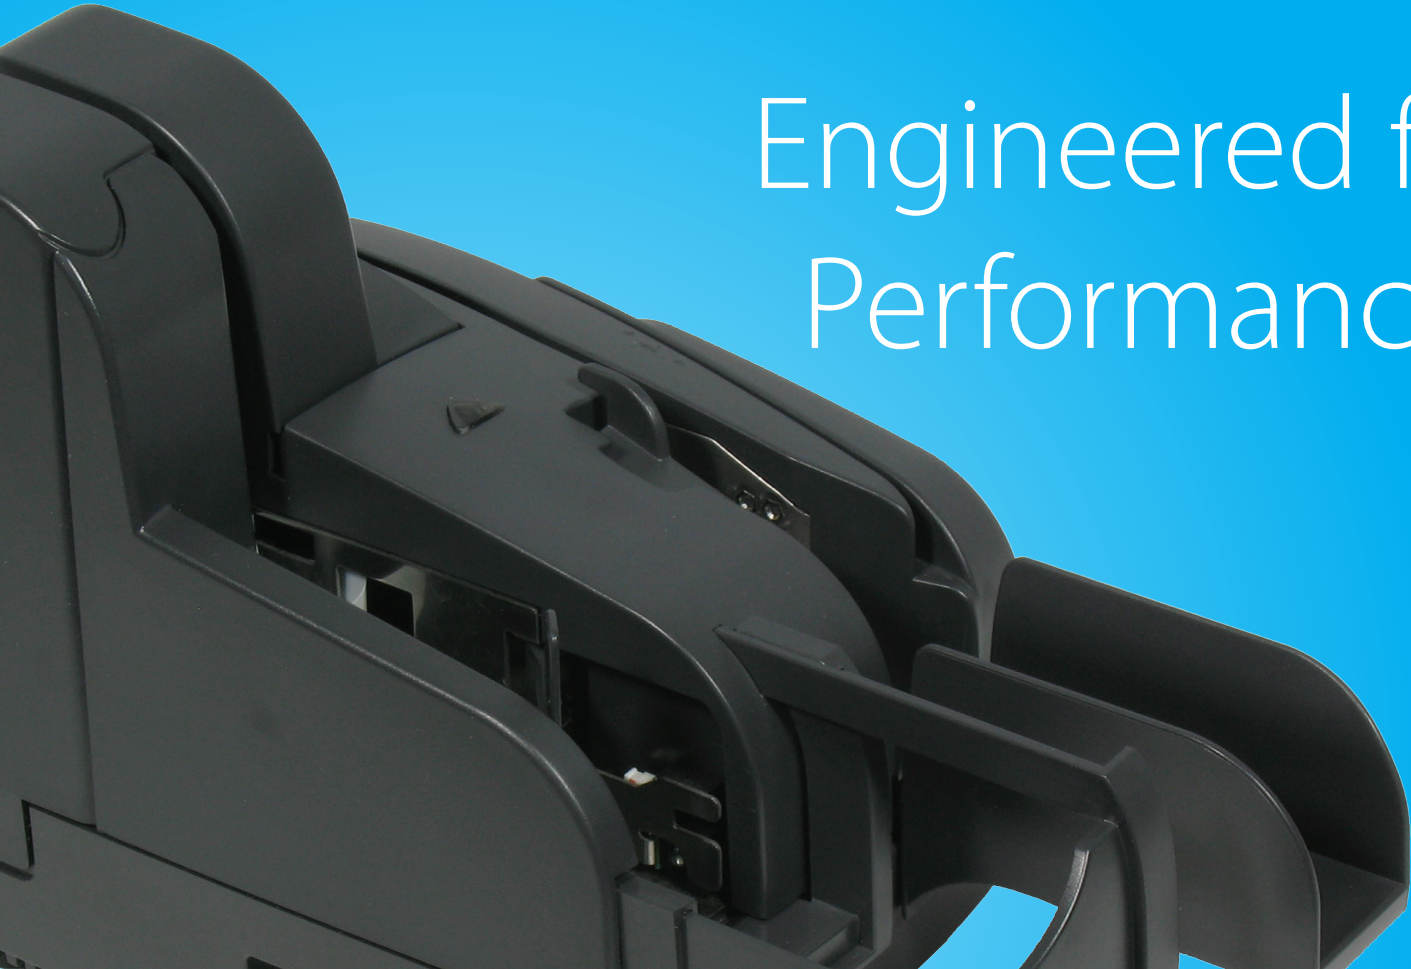

**LS150** Check Scanner

Engineered for  
Performance

## THE PRODUCT

The LS150 is a beautifully crafted, compact scanner that is both functional and stylish. Designed with durability, ergonomics, and functionality in mind, this scanner will fit in any environment without being noticed. This real-world tested scanner, has the lowest total cost of ownership in the industry.

Enjoy instinctive ease of operations with single-hand usage, large capacity input and output pockets, a special track for ID cards, quick access to transport path, and fast consumables replacement.

## FEATURES

With its small footprint, the LS150 is the perfect machine for banking teller and back counter, commercial, retail, remittance and Remote Deposit Capture applications. Options include magnetic strip reading and inkjet endorsement.